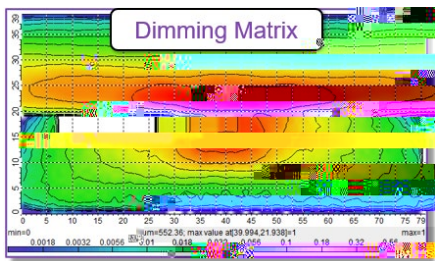

LucidDrive Version 2024.03 New Features

Real-Time Analysis, Adaptability, and Enhanced Pixel Light Testing

Baseline Layer Dimming Matrix Layer
 Dimming Matrix

>] P Z š š ^ š } Œ P

Matrix Dimming LucidShape