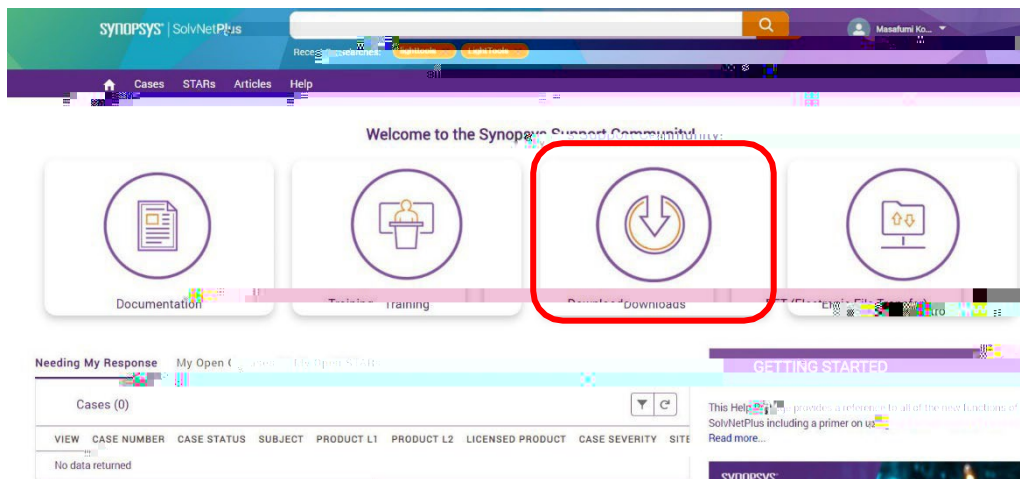

6

1.3

SolvNetPlus

- o " Documentation & Downloads"
- o " SmartKeys"

- o Downloads
- o " SmartKeys"

SmartKeys

" Key Retrieval"

o Site ID/ Host ID: Site ID